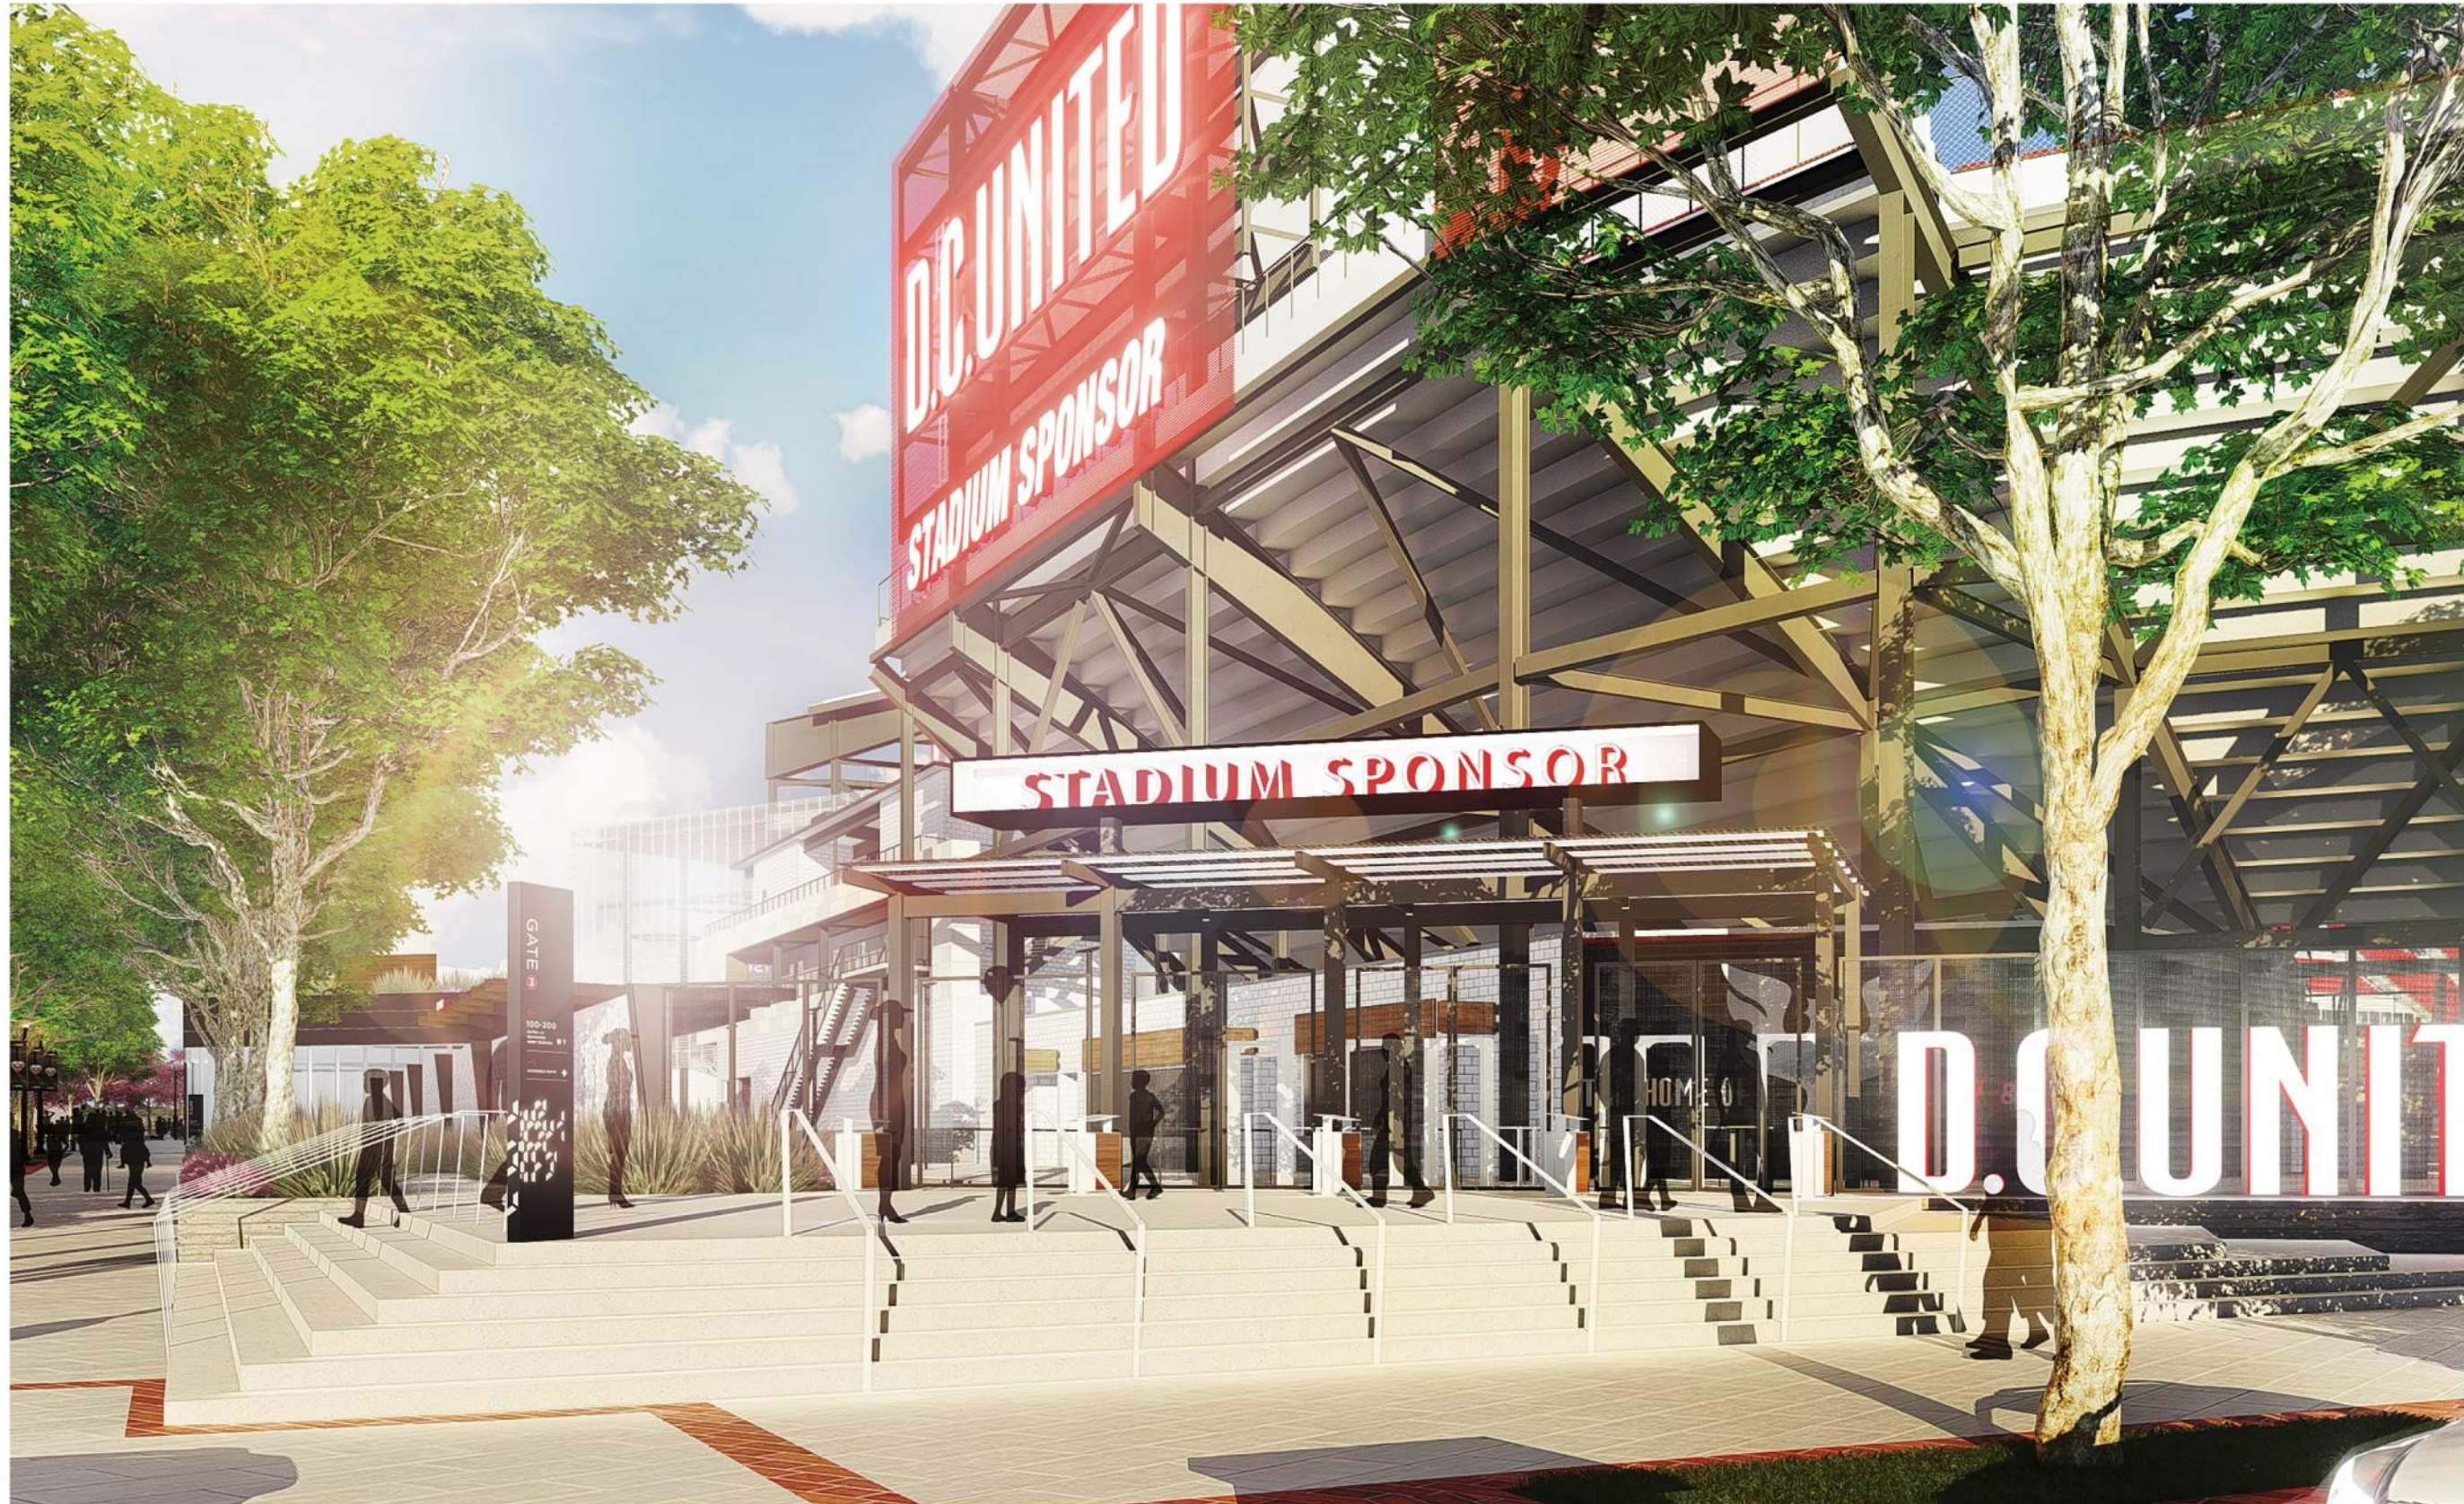

// CONCOURSE LEVEL PLAN

// SOUTHWEST CORNER RENDERING

// SOUTHWEST 2ND STREET POCKET PARK

// WEST SECTION THROUGH FIELD SUITES

// NORTHWEST 2ND STREET POCKET PARK

// CONCOURSE LEVEL PLAN

// NORTHWEST GATE RENDERING

// NORTHWEST GATE AERIAL RENDERING

// NORTHWEST PUBLIC OPEN SPACE @ R STREET

// NORTH SECTION THROUGH LED VIDEO BOARD & NORTH CONCOURSE

// R STREET AERIAL RENDERING OF LIGHTS & LED VIDEO BOARD

// NORTH SECTION THROUGH TEAM STORE & MVP BUILDING

// TEAM STORE RENDERING

// NORTHEAST GATE AERIAL RENDERING

// NORTHEAST ENTRY TOWER RENDERING

// NORTHEAST AERIAL RENDERING